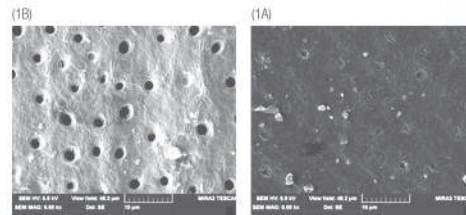

TOOTHPASTE THAT HELPS **REPAIR** & PROTECT SENSITIVE TEETH*

Exposed dentine

Protective layer
formed over dentine

POWERED BY ANTI HYPER TECHNOLOGY

One of the most important events that prevents us enjoy our food or drink is our teeth sensitivity to cold and hot. MISSWAKE has been able to remove any teeth sensitivities by using two natural enzymes; Allantoin and Papain, in ANTI HYPER Technology.

You can eat or drink as you wish

In the light of these results, it can be seen all sensitivities are caused by loss of calcium and phosphor of dentine.

By using BIO REPAIR Technology in toothpastes and Zero Sensitive & Total 8 Repair & Protect mouthwash products, MISSWAKE is able to prevent teeth sensitivity by forming a thin layer on dentine, restoring tooth tissues and improving its mechanical properties.

How dental cavities are formed:

- Loss of minerals (such as calcium or phosphor) by teeth
- Unhealthy habits and negligence in dental health care
- Not brushing teeth
- Excessive chocolate and sweets intake.